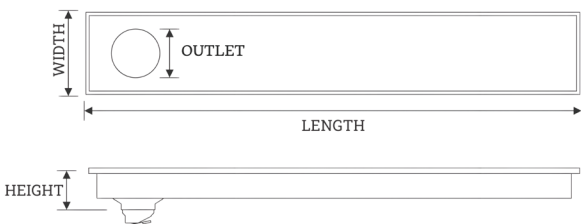

MODEL CODE	MSD-603
Thickness	1mm
Flow Rate	40-60 ltrs. Per Minute
Features	• Durable Construction • Sleek, Modern Design • Efficient Drainage • Anti-Clogging Feature • Anti-Cockroach Trap • Robust Load-Bearing Capacity • Easy to Clean
Drain Outlet Direction	Side
Outlet Diameter	60mm

Length	Width	Height	MRP (incl. of all taxes)
300mm	100mm	32mm	2,999/-
450mm	100mm	32mm	3,999/-
600mm	100mm	32mm	4,999/-
900mm	100mm	32mm	7,999/-