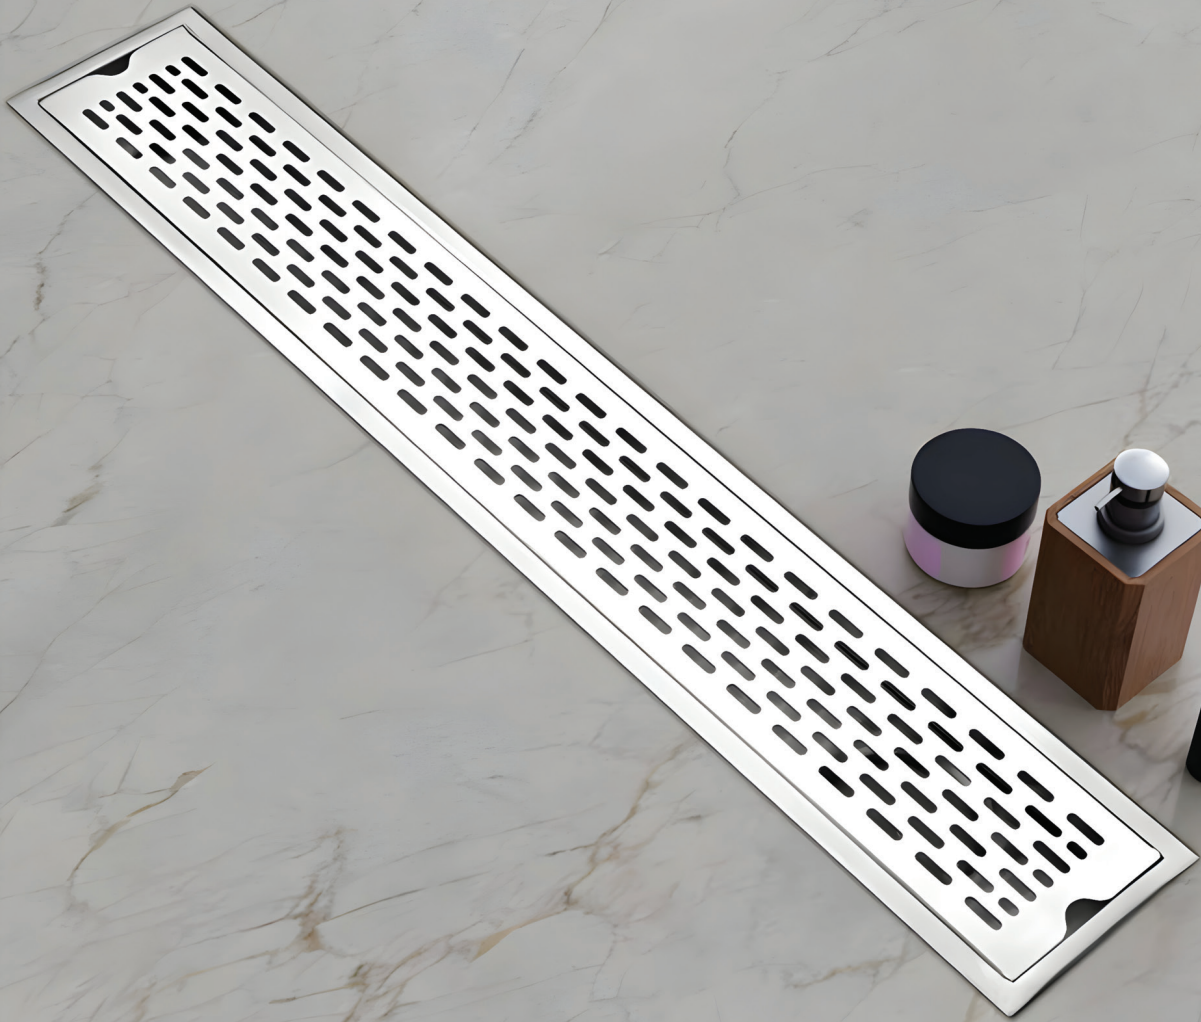

FLOOR DRAIN & GRATING

**KEEP CLEAN & DRY
WALK-IN SHOWER**

MORZZE

Beyond Excellence...

Introducing Pedra, a collection of granite wash basins that bring together the strength of nature and refined design. Meticulously crafted from high-quality granite, Pedra basins offer unparalleled durability and an elegant aesthetic that complements any interior. With their resistance to scratches, stains, and heat, these basins provide long-lasting beauty and functionality. Whether you're seeking modern minimalism or classic sophistication, the Pedra series combines timeless style with practical performance, making it the perfect choice for those who value both luxury and resilience in their space.

MORZZE

Beyond Excellence...

MORZZE

Beyond Excellence...

Introducing Pedra, a collection of granite wash basins that bring together the strength of nature and refined design. Meticulously crafted from high-quality granite, Pedra basins offer unparalleled

MODEL CODE	MSD-601
Thickness	1mm
Flow Rate	40-60 ltrs. Per Minute
Features	<ul style="list-style-type: none"> • Durable Construction • Sleek, Modern Design • Efficient Drainage • Anti-Clogging Feature • Anti-Cockroach Trap • Robust Load-Bearing Capacity • Easy to Clean
Drain Outlet Direction	Side
Outlet Diameter	60mm

Length	Width	Height	MRP (incl. of all taxes)
300mm	100mm	32mm	2,999/-
450mm	100mm	32mm	3,999/-
600mm	100mm	32mm	4,999/-
900mm	100mm	32mm	7,999/-

MODEL CODE	MSD-602
Thickness	1mm
Flow Rate	40-60 ltrs. Per Minute
Features	<ul style="list-style-type: none"> • Durable Construction • Sleek, Modern Design • Efficient Drainage • Anti-Clogging Feature • Anti-Cockroach Trap • Robust Load-Bearing Capacity • Easy to Clean
Drain Outlet Direction	Side
Outlet Diameter	60mm