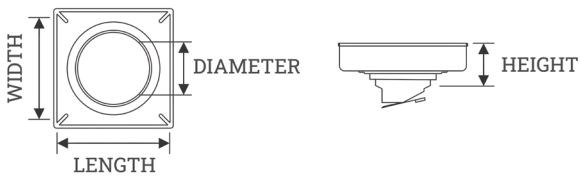

Length	Width	Height	MRP (incl. of all taxes)
300mm	100mm	32mm	2,999/-
450mm	100mm	32mm	3,999/-
600mm	100mm	32mm	4,999/-
900mm	100mm	32mm	7,999/-

MODEL CODE	MSD-602
Thickness	1mm
Flow Rate	40-60 ltrs. Per Minute
Features	<ul style="list-style-type: none"> • Durable Construction • Sleek, Modern Design • Efficient Drainage • Anti-Clogging Feature • Anti-Cockroach Trap • Robust Load-Bearing Capacity • Easy to Clean
Drain Outlet Direction	Side
Outlet Diameter	60mm

Length	Width	Height	MRP (incl. of all taxes)
300mm	100mm	32mm	2,999/-
450mm	100mm	32mm	3,999/-
600mm	100mm	32mm	4,999/-
900mm	100mm	32mm	7,999/-

MODEL CODE	MSD-603
Thickness	1mm
Flow Rate	40-60 ltrs. Per Minute
Features	<ul style="list-style-type: none"> • Durable Construction • Sleek, Modern Design • Efficient Drainage • Anti-Clogging Feature • Anti-Cockroach Trap • Robust Load-Bearing Capacity • Easy to Clean
Drain Outlet Direction	Side
Outlet Diameter	60mm

Length	Width	Height	MRP (incl. of all taxes)
300mm	100mm	32mm	2,999/-
450mm	100mm	32mm	3,999/-
600mm	100mm	32mm	4,999/-
900mm	100mm	32mm	7,999/-

Introducing Pedra, a collection of granite wash basins that bring together the strength of nature and refined design. Meticulously crafted from high-quality granite, Pedra basins offer unparalleled