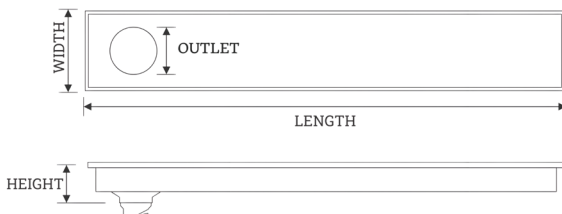

MODEL CODE	MSD-601
Thickness	1mm
Flow Rate	40-60 ltrs. Per Minute
Features	<ul style="list-style-type: none"> • Durable Construction • Sleek, Modern Design • Efficient Drainage • Anti-Clogging Feature • Anti-Cockroach Trap • Robust Load-Bearing Capacity • Easy to Clean
Drain Outlet Direction	Side
Outlet Diameter	60mm

Length	Width	Height	MRP (incl. of all taxes)
300mm	100mm	32mm	2,999/-
450mm	100mm	32mm	3,999/-
600mm	100mm	32mm	4,999/-
900mm	100mm	32mm	7,999/-

MODEL CODE	MSD-602
Thickness	1mm
Flow Rate	40-60 ltrs. Per Minute
Features	<ul style="list-style-type: none"> • Durable Construction • Sleek, Modern Design • Efficient Drainage • Anti-Clogging Feature • Anti-Cockroach Trap • Robust Load-Bearing Capacity • Easy to Clean
Drain Outlet Direction	Side
Outlet Diameter	60mm