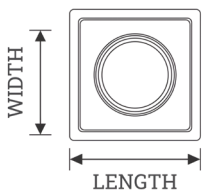

Length	Width	Height	MRP (incl. of all taxes)
127mm	127mm	40mm	1,999/-
150mm	150mm	40mm	2,999/-

MORZZE

MODEL CODE	MBD-605
Base Thickness	1mm
Top Thickness	1.5mm
Flow Rate	70-80 ltrs. Per Minute
Features	<ul style="list-style-type: none"> • Durable Construction • Sleek, Modern Design • Efficient Drainage • Anti-Cockroach Trap (Optional) • Robust Load-Bearing Capacity • Easy to Clean
Drain Outlet Direction	Center
Outlet Diameter	94mm

Length	Width	Height	MRP (incl. of all taxes)
127mm	127mm	22mm	599/-
150mm	150mm	22mm	799/-

MODEL CODE	MBD-606
Base Thickness	1mm
Top Thickness	1.5mm
Flow Rate	70-80 ltrs. Per Minute
Features	<ul style="list-style-type: none"> • Durable Construction • Sleek, Modern Design • Efficient Drainage • Anti-Cockroach Trap (Optional) • Robust Load-Bearing Capacity • Easy to Clean
Drain Outlet Direction	Center
Outlet Diameter	94mm

Length	Width	Height	MRP (incl. of all taxes)
127mm	127mm	22mm	599/-
150mm	150mm	22mm	799/-

MODEL CODE	MBD-607
Base Thickness	1mm
Top Thickness	1.5mm
Flow Rate	70-80 ltrs. Per Minute
Features	<ul style="list-style-type: none"> • Durable Construction • Sleek, Modern Design • Efficient Drainage • Anti-Cockroach Trap (Optional) • Robust Load-Bearing Capacity • Easy to Clean
Drain Outlet Direction	Center
Outlet Diameter	94mm