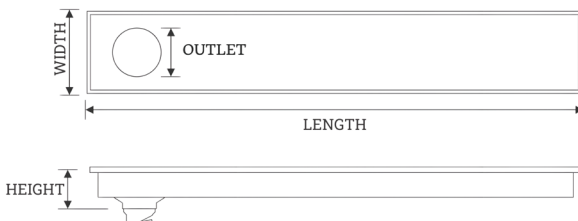

MODEL CODE	MSD-601
Thickness	1mm
Flow Rate	40-60 ltrs. Per Minute
Features	• Durable Construction • Sleek, Modern Design • Efficient Drainage • Anti-Clogging Feature • Anti-Cockroach Trap • Robust Load-Bearing Capacity • Easy to Clean
Drain Outlet Direction	Side
Outlet Diameter	60mm

Length	Width	Height	MRP (incl. of all taxes)
300mm	100mm	32mm	2,999/-
450mm	100mm	32mm	3,999/-
600mm	100mm	32mm	4,999/-
900mm	100mm	32mm	7,999/-