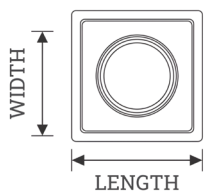

Length	Width	Height	MRP (incl. of all taxes)
127mm	127mm	40mm	1,999/-
150mm	150mm	40mm	2,999/-

MORZZE

MODEL CODE	MBD-605
Base Thickness	1mm
Top Thickness	1.5mm
Flow Rate	70-80 ltrs. Per Minute
Features	<ul style="list-style-type: none"> • Durable Construction • Sleek, Modern Design • Efficient Drainage • Anti-Cockroach Trap (Optional) • Robust Load-Bearing Capacity • Easy to Clean
Drain Outlet Direction	Center
Outlet Diameter	94mm

Length	Width	Height	MRP (incl. of all taxes)
127mm	127mm	22mm	599/-
150mm	150mm	22mm	799/-

MODEL CODE	MBD-606
Base Thickness	1mm
Top Thickness	1.5mm
Flow Rate	70-80 ltrs. Per Minute
Features	<ul style="list-style-type: none"> • Durable Construction • Sleek, Modern Design • Efficient Drainage • Anti-Cockroach Trap (Optional) • Robust Load-Bearing Capacity • Easy to Clean
Drain Outlet Direction	Center
Outlet Diameter	94mm

Length	Width	Height	MRP (incl. of all taxes)
127mm	127mm	22mm	599/-
150mm	150mm	22mm	799/-

MODEL CODE	MBD-607
Base Thickness	1mm
Top Thickness	1.5mm
Flow Rate	70-80 ltrs. Per Minute
Features	<ul style="list-style-type: none"> • Durable Construction • Sleek, Modern Design • Efficient Drainage • Anti-Cockroach Trap (Optional) • Robust Load-Bearing Capacity • Easy to Clean
Drain Outlet Direction	Center
Outlet Diameter	94mm

Length	Width	Height	MRP (incl. of all taxes)
127mm	127mm	22mm	599/-
150mm	150mm	22mm	799/-

MODEL CODE	MBD-608
Base Thickness	1mm
Top Thickness	1.5mm
Flow Rate	70-80 ltrs. Per Minute
Features	<ul style="list-style-type: none"> • Durable Construction • Sleek, Modern Design • Efficient Drainage • Anti-Cockroach Trap (Optional) • Robust Load-Bearing Capacity • Easy to Clean
Drain Outlet Direction	Center
Outlet Diameter	94mm