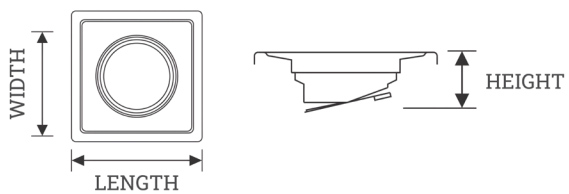

MORZZE

MODEL CODE	MBD-605
Base Thickness	1mm
Top Thickness	1.5mm
Flow Rate	70-80 ltrs. Per Minute
Features	• Durable Construction • Sleek, Modern Design • Efficient Drainage • Anti-Cockroach Trap (Optional) • Robust Load-Bearing Capacity • Easy to Clean
Drain Outlet Direction	Center
Outlet Diameter	94mm

Length	Width	Height	MRP (incl. of all taxes)
127mm	127mm	22mm	599/-
150mm	150mm	22mm	799/-