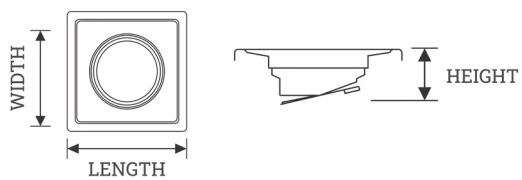

MODEL CODE	MBD-609
Base Thickness	1mm
Flow Rate	70-80 ltrs. Per Minute
Features	• Durable Construction • Sleek, Modern Design • Efficient Drainage • Anti-Cockroach Trap (Optional) • Robust Load-Bearing Capacity • Easy to Clean
Drain Outlet Direction	Center
Outlet Diameter	94mm

Length	Width	Height	MRP (incl. of all taxes)
127mm	127mm	18mm	599/-
150mm	150mm	18mm	649/-