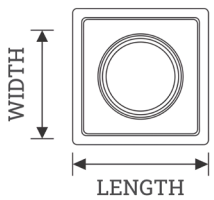

Length	Width	Height	MRP (incl. of all taxes)
127mm	127mm	22mm	599/-
150mm	150mm	22mm	799/-

MODEL CODE	MBD-608
Base Thickness	1mm
Top Thickness	1.5mm
Flow Rate	70-80 ltrs. Per Minute
Features	<ul style="list-style-type: none"> • Durable Construction • Sleek, Modern Design • Efficient Drainage • Anti-Cockroach Trap (Optional) • Robust Load-Bearing Capacity • Easy to Clean
Drain Outlet Direction	Center
Outlet Diameter	94mm

Length	Width	Height	MRP (incl. of all taxes)
127mm	127mm	22mm	599/-
150mm	150mm	22mm	799/-

MODEL CODE	MBD-609
Base Thickness	1mm
Flow Rate	70-80 ltrs. Per Minute
Features	<ul style="list-style-type: none"> • Durable Construction • Sleek, Modern Design • Efficient Drainage • Anti-Cockroach Trap (Optional) • Robust Load-Bearing Capacity • Easy to Clean
Drain Outlet Direction	Center
Outlet Diameter	94mm

Length	Width	Height	MRP (incl. of all taxes)
127mm	127mm	18mm	599/-
150mm	150mm	18mm	649/-

MODEL CODE	MBD-610
Base Thickness	1mm
Flow Rate	70-80 ltrs. Per Minute
Features	<ul style="list-style-type: none"> • Durable Construction • Sleek, Modern Design • Efficient Drainage • Anti-Cockroach Trap (Optional) • Robust Load-Bearing Capacity • Easy to Clean
Drain Outlet Direction	Center
Outlet Diameter	94mm

Length	Width	Height	MRP (incl. of all taxes)
127mm	127mm	18mm	599/-
150mm	150mm	18mm	649/-

MODEL CODE	MBD-611
Base Thickness	1mm
Flow Rate	70-80 ltrs. Per Minute
Features	<ul style="list-style-type: none"> • Durable Construction • Sleek, Modern Design • Efficient Drainage • Anti-Clogging Feature • Anti-Cockroach Trap • Robust Load-Bearing Capacity • Easy to Clean
Drain Outlet Direction	Center
Outlet Diameter	94mm