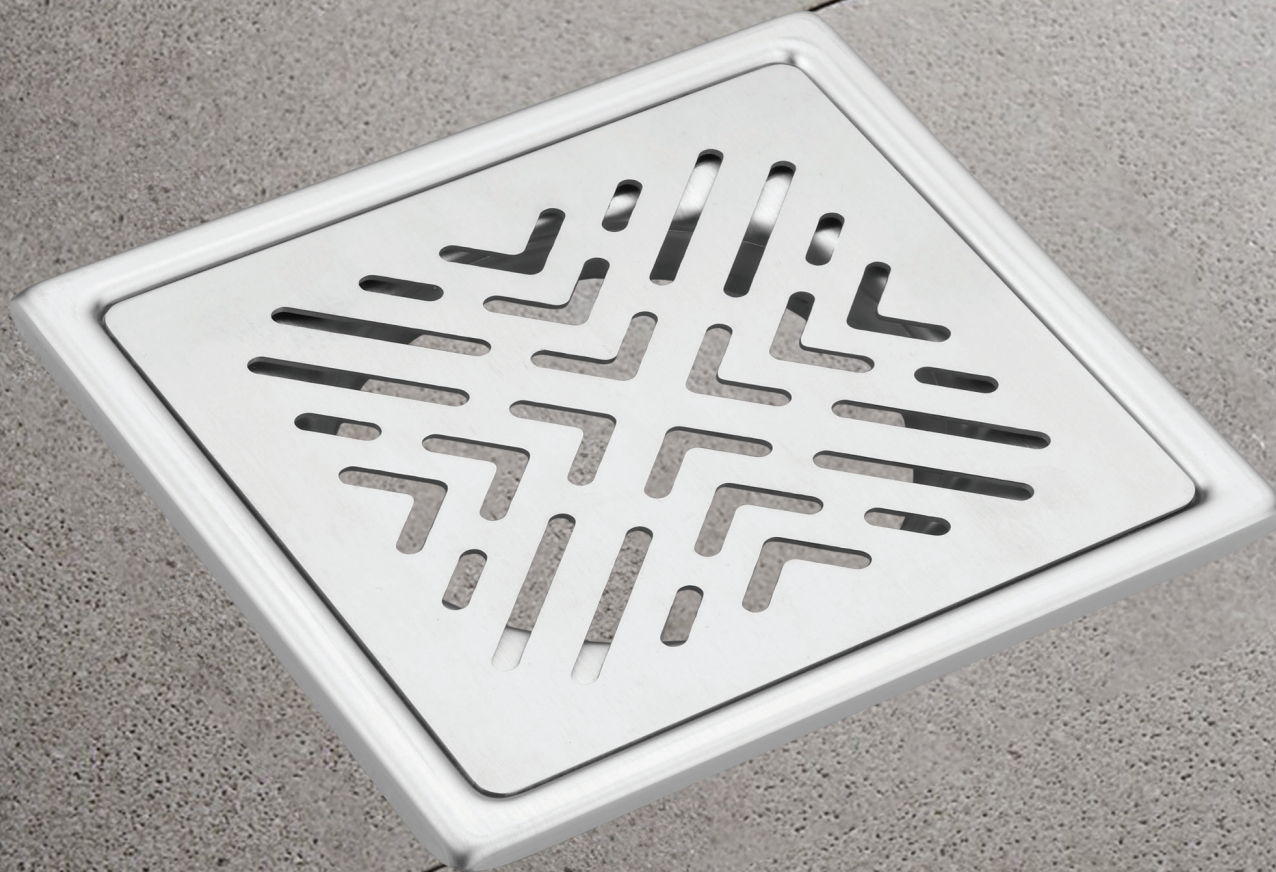

MODEL CODE	MBD-608
Base Thickness	1mm
Top Thickness	1.5mm
Flow Rate	70-80 ltrs. Per Minute
Features	• Durable Construction • Sleek, Modern Design • Efficient Drainage • Anti-Cockroach Trap (Optional) • Robust Load-Bearing Capacity • Easy to Clean
Drain Outlet Direction	Center
Outlet Diameter	94mm

Length	Width	Height	MRP (incl. of all taxes)
127mm	127mm	22mm	599/-
150mm	150mm	22mm	799/-