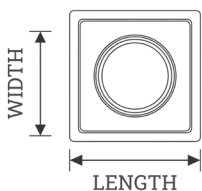

Length	Width	Height	MRP (incl. of all taxes)
300mm	100mm	32mm	2,999/-
450mm	100mm	32mm	3,999/-
600mm	100mm	32mm	4,999/-
900mm	100mm	32mm	7,999/-

Introducing Pedra, a collection of granite wash basins that bring together the strength of nature and refined design. Meticulously crafted from high-quality granite, Pedra basins offer unparalleled

MODEL CODE	MBD-604
Base Thickness	1mm
Top Thickness	1.5mm
Flow Rate	70-80 ltrs. Per Minute
Features	<ul style="list-style-type: none"> • Durable Construction • Sleek, Modern Design • Efficient Drainage • Anti-Clogging Feature • Anti-Cockroach Trap • Robust Load-Bearing Capacity • Easy to Clean
Drain Outlet Direction	Center
Outlet Diameter	94mm

Length	Width	Height	MRP (incl. of all taxes)
127mm	127mm	40mm	1,999/-
150mm	150mm	40mm	2,999/-

MORZZE

MODEL CODE	MBD-605
Base Thickness	1mm
Top Thickness	1.5mm
Flow Rate	70-80 ltrs. Per Minute
Features	<ul style="list-style-type: none"> • Durable Construction • Sleek, Modern Design • Efficient Drainage • Anti-Cockroach Trap (Optional) • Robust Load-Bearing Capacity • Easy to Clean
Drain Outlet Direction	Center
Outlet Diameter	94mm

Length	Width	Height	MRP (incl. of all taxes)
127mm	127mm	22mm	599/-
150mm	150mm	22mm	799/-

MODEL CODE	MBD-606
Base Thickness	1mm
Top Thickness	1.5mm
Flow Rate	70-80 ltrs. Per Minute
Features	<ul style="list-style-type: none"> • Durable Construction • Sleek, Modern Design • Efficient Drainage • Anti-Cockroach Trap (Optional) • Robust Load-Bearing Capacity • Easy to Clean
Drain Outlet Direction	Center
Outlet Diameter	94mm