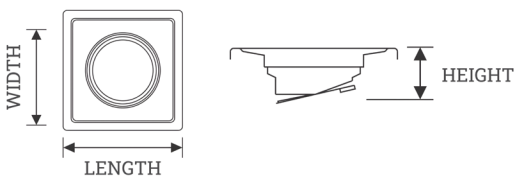

Length	Width	Height	MRP (incl. of all taxes)
127mm	127mm	22mm	599/-
150mm	150mm	22mm	799/-

MODEL CODE	MBD-608
Base Thickness	1mm
Top Thickness	1.5mm
Flow Rate	70-80 ltrs. Per Minute
Features	<ul style="list-style-type: none"> • Durable Construction • Sleek, Modern Design • Efficient Drainage • Anti-Cockroach Trap (Optional) • Robust Load-Bearing Capacity • Easy to Clean
Drain Outlet Direction	Center
Outlet Diameter	94mm

Length	Width	Height	MRP (incl. of all taxes)
127mm	127mm	18mm	599/-
150mm	150mm	18mm	649/-

MODEL CODE	MBD-610
Base Thickness	1mm
Flow Rate	70-80 ltrs. Per Minute
Features	<ul style="list-style-type: none"> • Durable Construction • Sleek, Modern Design • Efficient Drainage • Anti-Cockroach Trap (Optional) • Robust Load-Bearing Capacity • Easy to Clean
Drain Outlet Direction	Center
Outlet Diameter	94mm